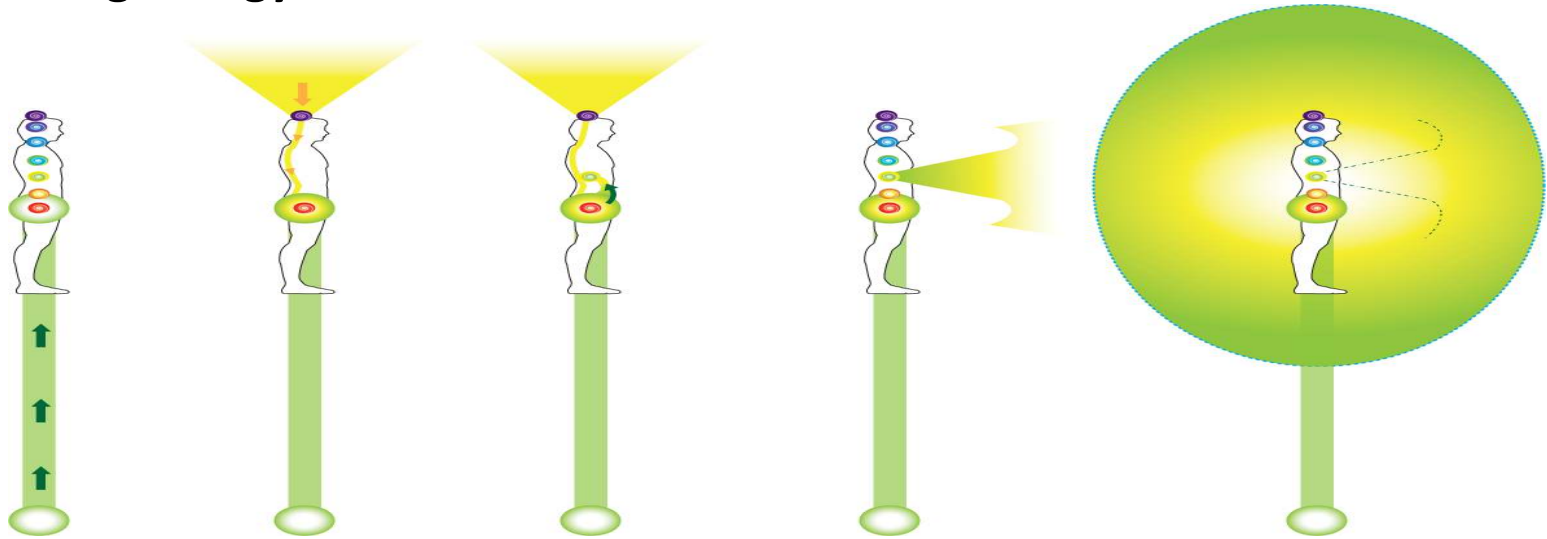

## Running Energy

Bring a ball of green Earth energy up your Grounding Cord and into your 1<sup>st</sup> Chakra.

Bring 10-15 times as much Golden, Cosmic Energy into your Crown, down your back, mixing it with the Green energy in your 1<sup>st</sup> Chakra.

Bring the energy up the front of your body to your 3<sup>rd</sup> Chakra, and using the volition energy of the 3<sup>rd</sup>, distribute the energy throughout your Chakras and Aura.