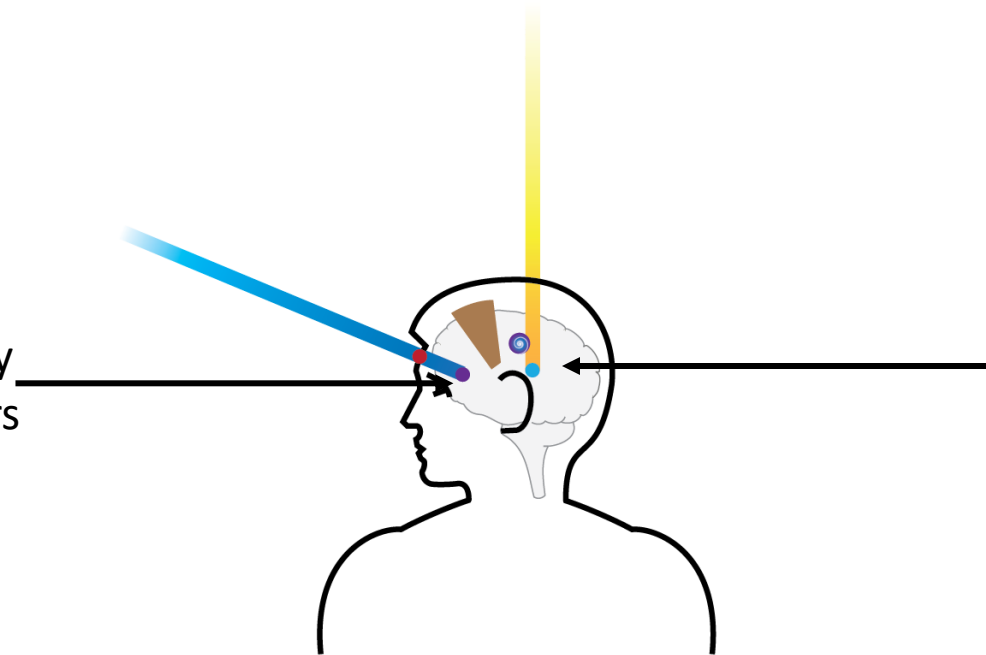

Activating & Clearing the Pineal chakra

Activating & Clearing the Pituitary chakra

Sapphire blue energy, streamed through your third eye into the Pituitary chakra activates and clears the chakra

Pineal chakra activation & clearing

Running Energy in the Clairvoyance System

The 'gates' containing the gold and sapphire energy to their respective chakras are released.

The gold energy flows through the sixth chakra, into the pituitary chakra and out the third eye. The sapphire energy flows through the sixth chakra, into the Pineal chakra and out the crown.

The energy organically flows in a figure 8 pattern, and a flow-state is achieved. The Clairvoyance System is on!