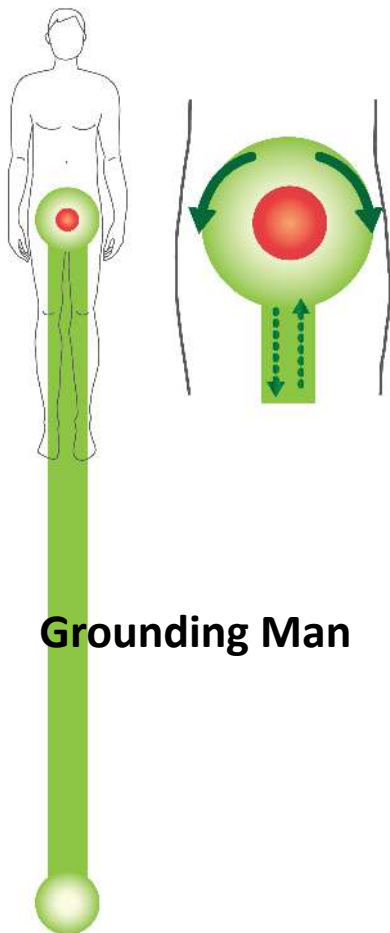

ENERGY HEALING INSTITUTE

Education for The Consciously Curious

Grounding

Grounding Man

A cord of green energy is imagined in the 1st Chakra, extending down to the center of the Earth.

Small strands of energy are gathered from the Sciatic Nerve and tucked into the Grounding Cord. Calms and stabilizes the nervous system.

Females gather small strands of energy from the uterus and ovaries and tuck them into the Grounding Cord. Minimizes perfectionism and the tendency to fix other people.

Sciatic Nerve

Uterus & Ovaries