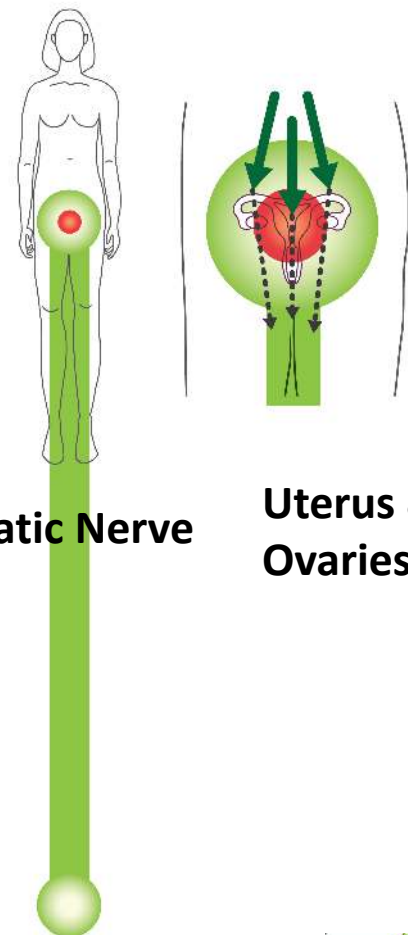

ENERGY HEALING INSTITUTE

Education for The Consciously Curious

Grounding

Grounding Man

A cord of green energy is imagined in the 1st Chakra, extending down to the center of the Earth.

Small strands of energy are gathered from the Sciatic Nerve and tucked into the Grounding Cord. Calms and stabilizes the nervous system.

Females gather small strands of energy from the uterus and ovaries and tuck them into the Grounding Cord. Minimizes perfectionism and the tendency to fix other people.

Sciatic Nerve

Uterus & Ovaries