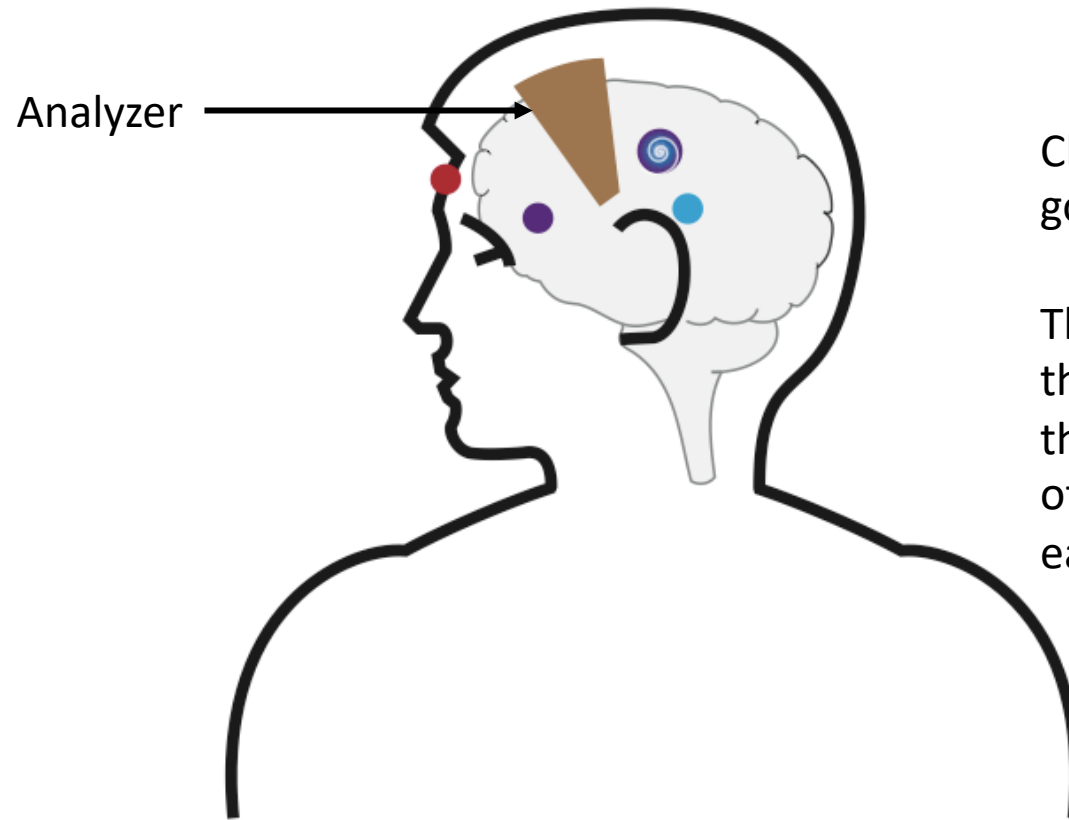

Relative Size of Clairvoyance Chakras & the Analyzer

Chakras are smaller than golf balls.

The Analyzer is 4" x 4", though slightly narrower at the bottom. Like a wedge of pie where someone has eaten the first bite.