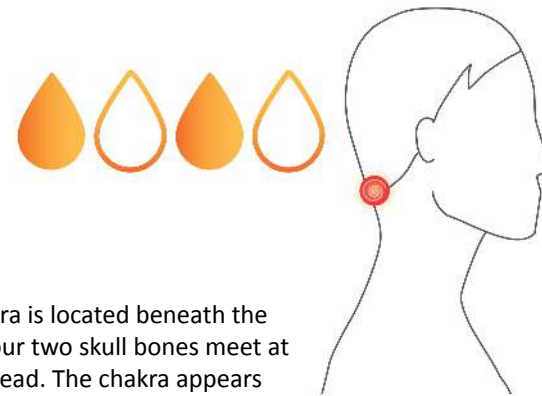

## Occipital & Medulla Chakras

The Medulla chakra is located directly above where the hard palate on the roof of your mouth meets the soft palate. Engaging the Medulla activates the chakra and ensures it's spinning and vibrating appropriately.

The Occipital chakra is located beneath the crevasse where your two skull bones meet at the back of your head. The chakra appears visually as 4 flames in a horizontal row. Often only two or three of the flames are ignited, as seen in the illustration. Simply visualize all 4 of the flames being lit.